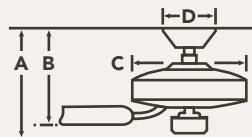

BLADE SPECS

Blade Finish & Part Number (Side 1) **Fan Finish (Reversible)**

Cherry
FB300024
AP

Weathered White Walnut
FB300024
AP

AP
Antique Pewter

Medium Cherry
FB300024
OZ

Walnut
FB300024
OZ

OZ
Olde Bronze®

HANGING MEASUREMENTS

WITH 6" DOWNROD

Fixture Drop (from ceiling)	Blade Drop (from ceiling)	Housing (width)	Ceiling Canopy (width)
A: 16.75"	B: 11.75"	C: 11.00"	D: 6.75"

AIR PERFORMANCE

AIRFLOW Cubic Ft. Per Minute on High	POWER USAGE Watts on High (Excludes Lights)	AIRFLOW EFFICIENCY Cubic Ft. Per Minute Per Watt
5748	35	166